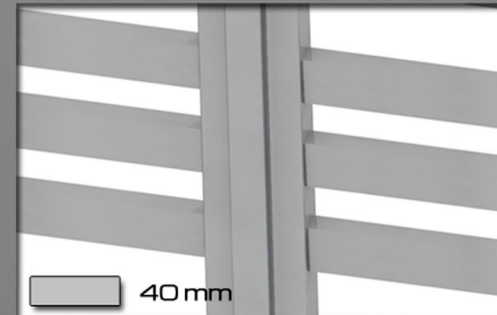

- FEATURES

Railing formed by vertical uprights realized in aluminium extruded profile, and by thin horizontal tubular profiles, available rounded, squared or rectangular. The distance between the profiles may vary according to needs.

- PROFILES AVAILABLE

- CONFIGURATIONS

With the different configurations developed by us, it is possible to use this typology of railing in every environment and destination, because is not possible to climb this railing. For stairs and balconies, the handrail is mandatory.