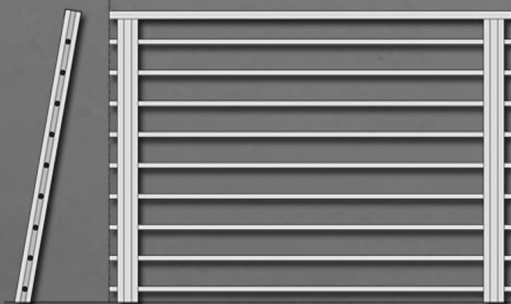

- FEATURES

Railing formed by vertical uprights realized in aluminium extruded profile, and by thin horizontal tubular profiles, available rounded, squared or rectangular. The distance between the profiles may vary according to needs.

- PROFILES AVAILABLE

- CONFIGURATIONS

With the different configurations developed by us, it is possible to use this typology of railing in every environment and destination, because is not possible to climb this railing. For stairs and balconies, the handrail is mandatory.

Vertical

Incline

Curved