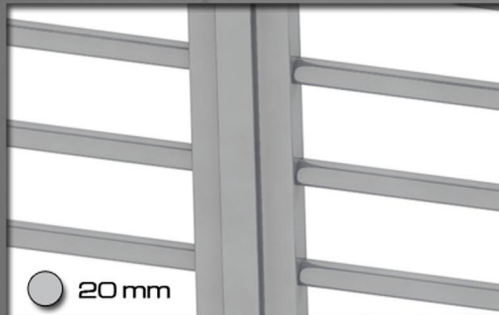

- FEATURES

Railing formed by vertical uprights realized in aluminium extruded profile, and by thin horizontal tubular profiles, available rounded, squared or rectangular. The distance between the profiles may vary according to needs.

- PROFILES AVAILABLE

- CONFIGURATIONS

With the different configurations developed by us, it is possible to use this typology of railing in every environment and destination, because is not possible to climb this railing. For stairs and balconies, the handrail is mandatory.