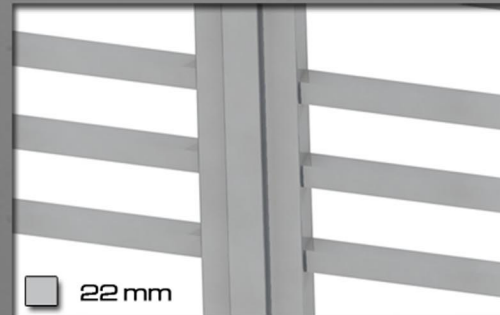

- FEATURES

Railing formed by vertical uprights realized in aluminium extruded profile, and by thin horizontal tubular profiles, available rounded, squared or rectangular. The distance between the profiles may vary according to needs.

- PROFILES AVAILABLE

- CONFIGURATIONS

With the different configurations developed by us, it is possible to use this typology of railing in every environment and destination, because is not possible to climb this railing. For stairs and balconies, the handrail is mandatory.