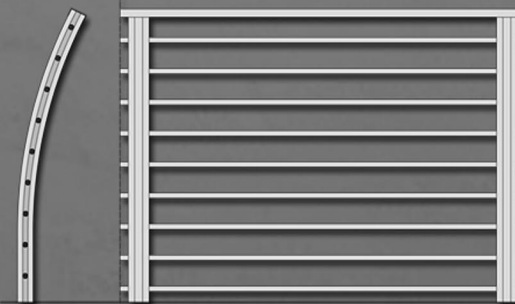

- FEATURES

Railing formed by vertical uprights realized in aluminium extruded profile, and by thin horizontal tubular profiles, available rounded, squared or rectangular. The distance between the profiles may vary according to needs.

- PROFILES AVAILABLE

- CONFIGURATIONS

With the different configurations developed by us, it is possible to use this typology of railing in every environment and destination, because is not possible to climb this railing. For stairs and balconies, the handrail is mandatory.

Vertical

Incline

Curved